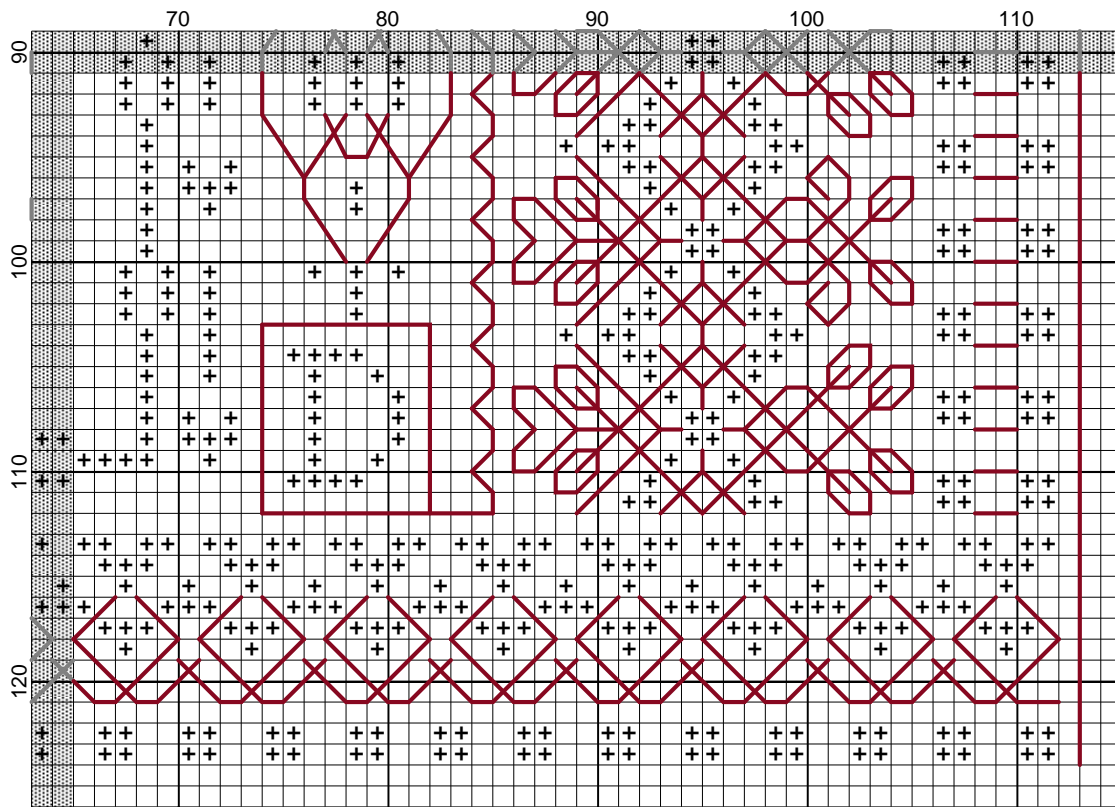

Legend:
+ DMC-815
Backstitches:
— DMC-815

xhaftx sampler

Author: xhaftx
Grid Size: 115W x 126H
Design Area: 7,93" x 8,71" (111 x 122 stitches)

Legend:

  [2] DMC 815 garnet - md

Backstitch Lines:

 DMC-815 garnet - md