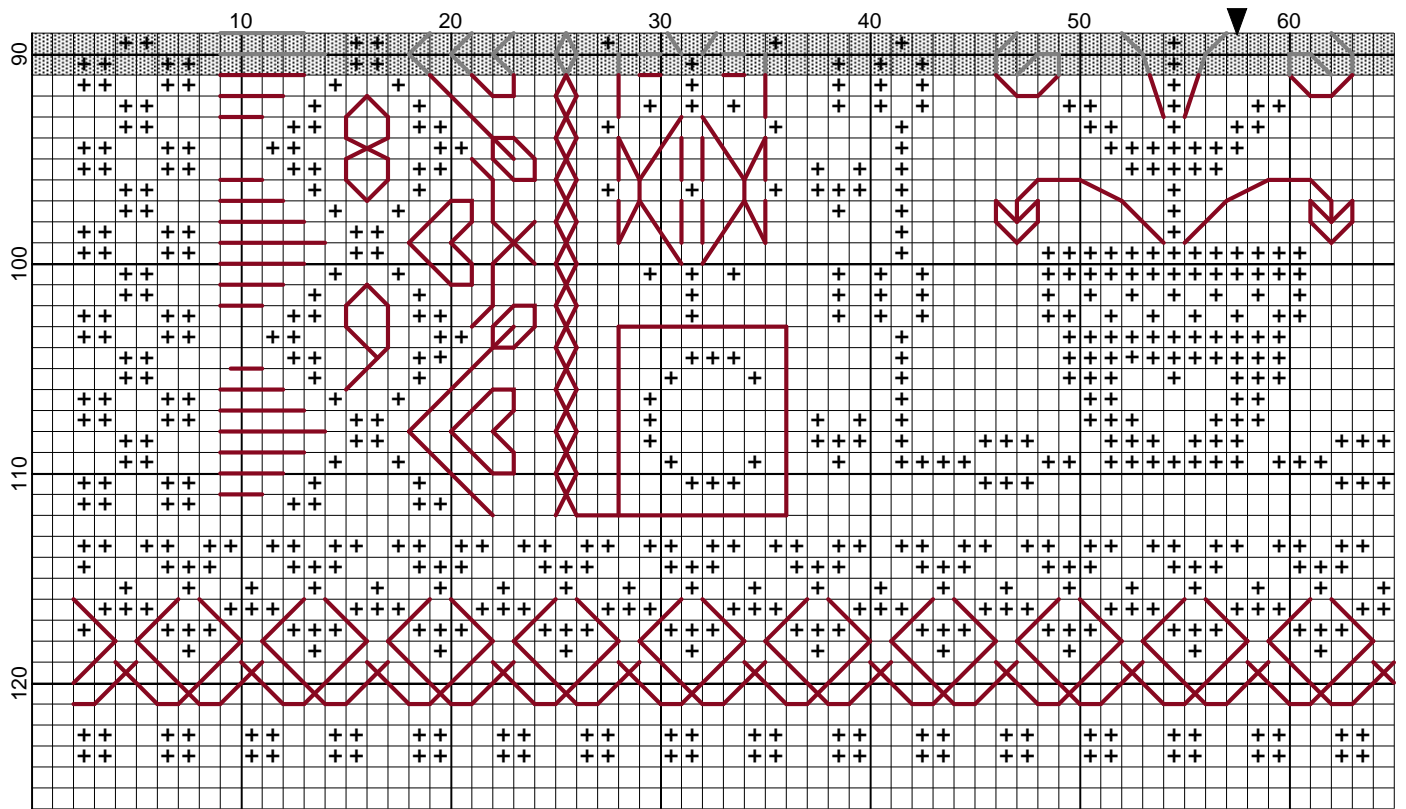

Legend:
+ DMC-815
Backstitches:
— DMC-815

xhaftx sampler

Author: xhaftx
Grid Size: 115W x 126H
Design Area: 7,93" x 8,71" (111 x 122 stitches)

Legend:

  [2] DMC 815 garnet - md

Backstitch Lines:

 DMC-815 garnet - md