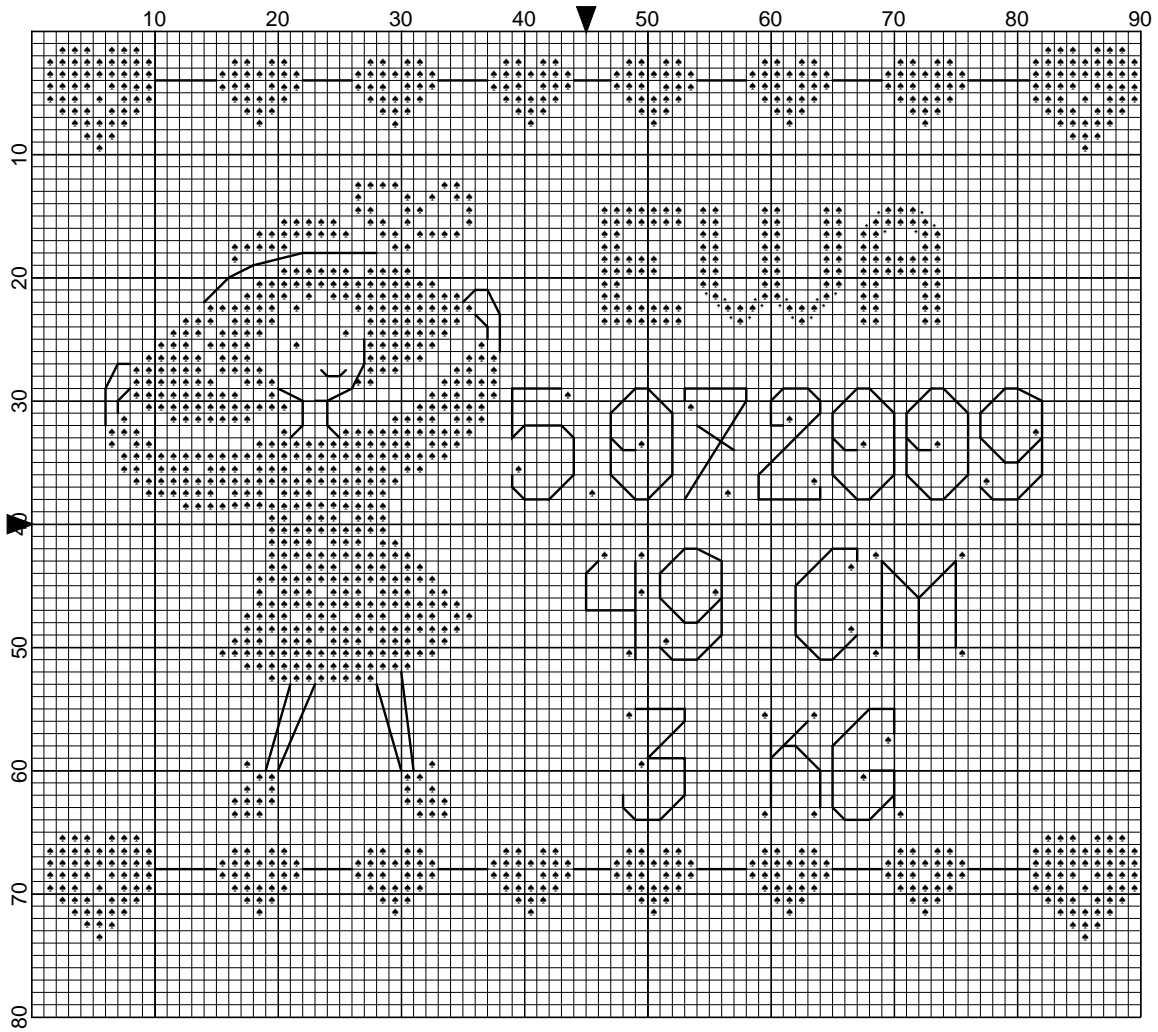

DZIEWCZYŃKA by xhaftx

Legend:
▲ DMC-223
■ DMC-223
Backstitches:
— DMC-223

DZIEWCZYINKA

Author: xhaftx
Grid Size: 90W x 80H
Design Area: 6,36" x 5,21" (89 x 73 stitches)

Legend:

 [2] DMC 223 shell pink - lt

Backstitch Lines:

———— DMC-223 shell pink - lt