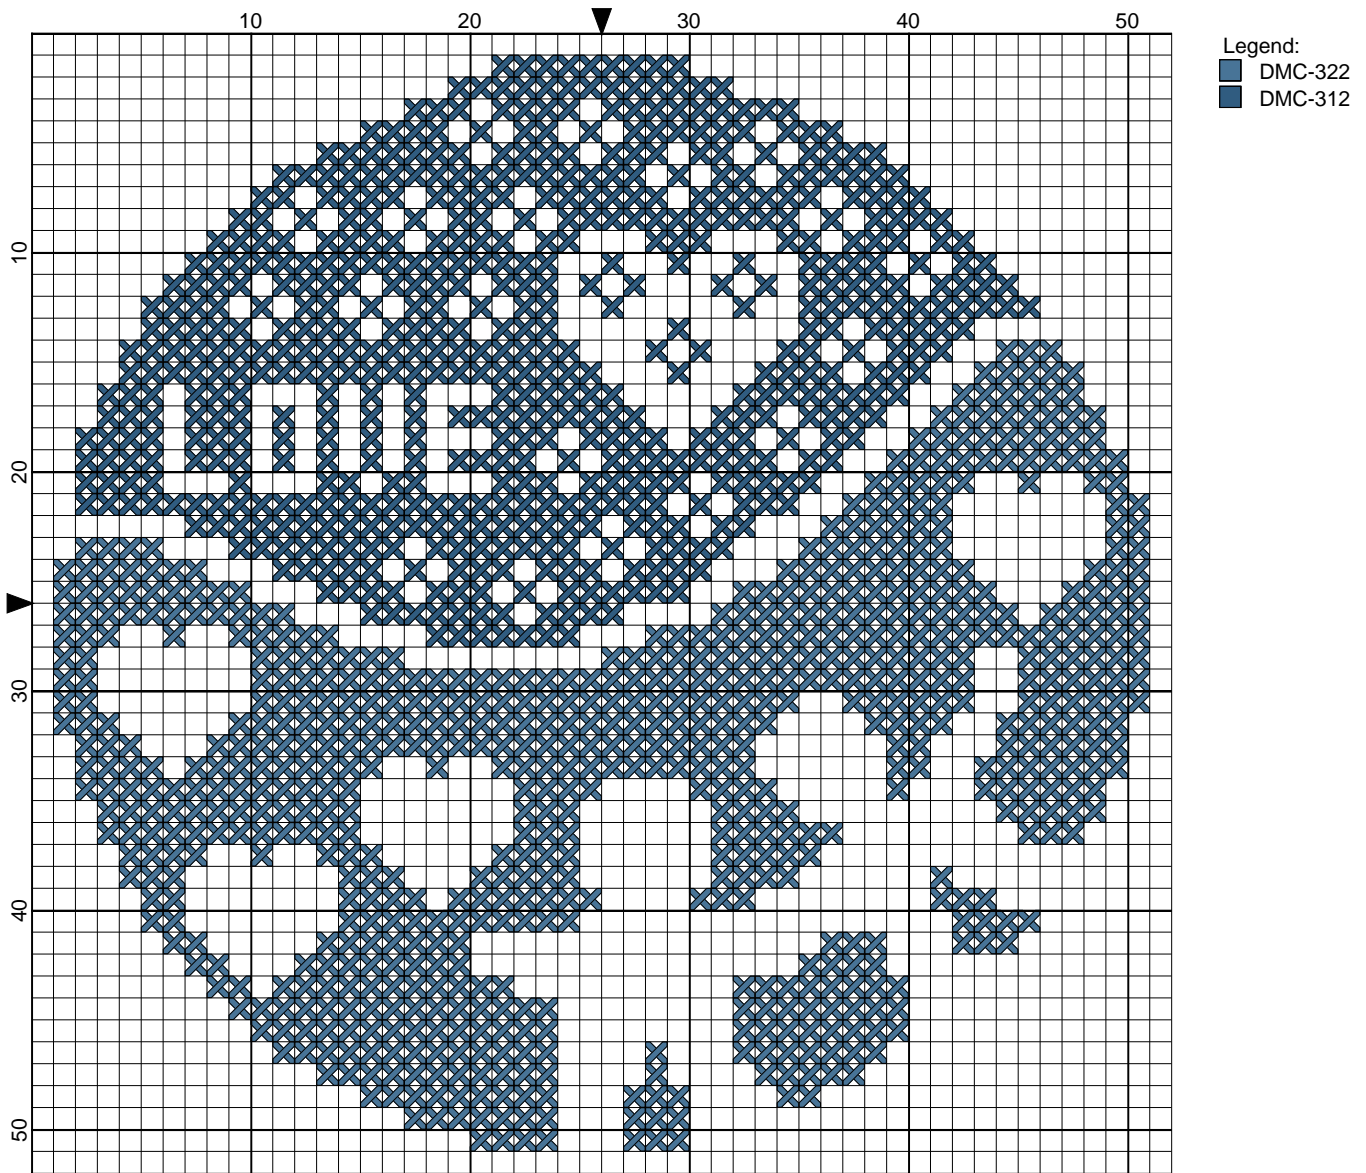

LOVE by XHAFTX

# LOVE

---

**Author:** XHAFTX  
**Grid Size:** 52W x 52H  
**Design Area:** 3,57" x 3,57" (50 x 50 stitches)

**Legend:**

■ [2] DMC 322 baby blue - dk      ■ [2] DMC 312 navy blue - lt