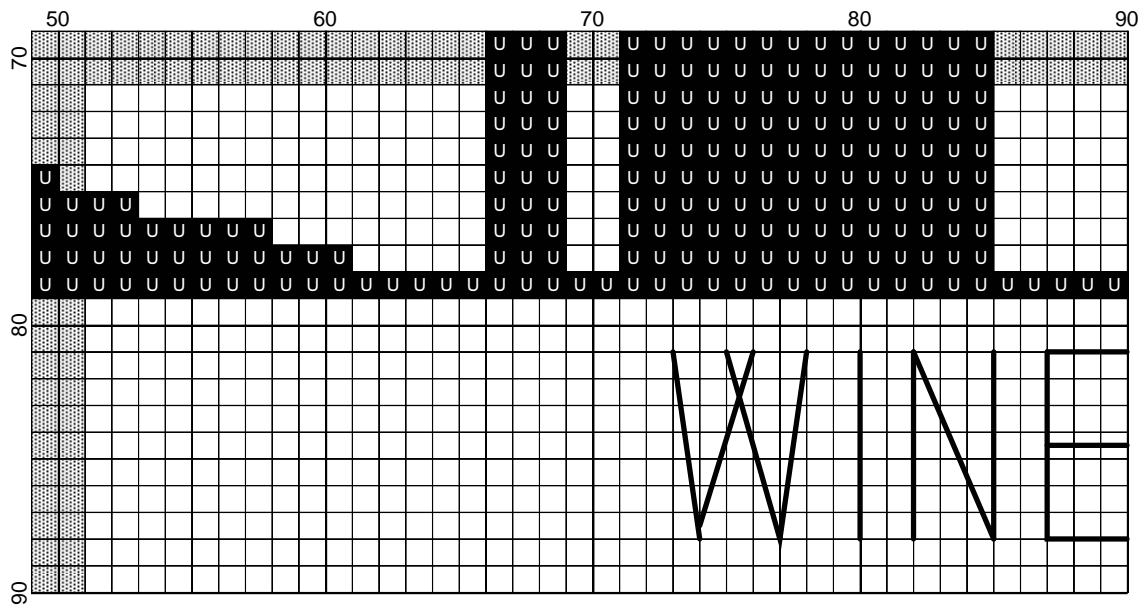

Legend:
■ DMC-310
Backstitches:
— DMC-310

WINE by xhaftx

WINE

Author: xhaftx
Grid Size: 90W x 90H
Design Area: 6,36" x 6,21" (89 x 87 stitches)

Legend:

 [2] DMC 310 black

Backstitch Lines:

———— DMC-310 black