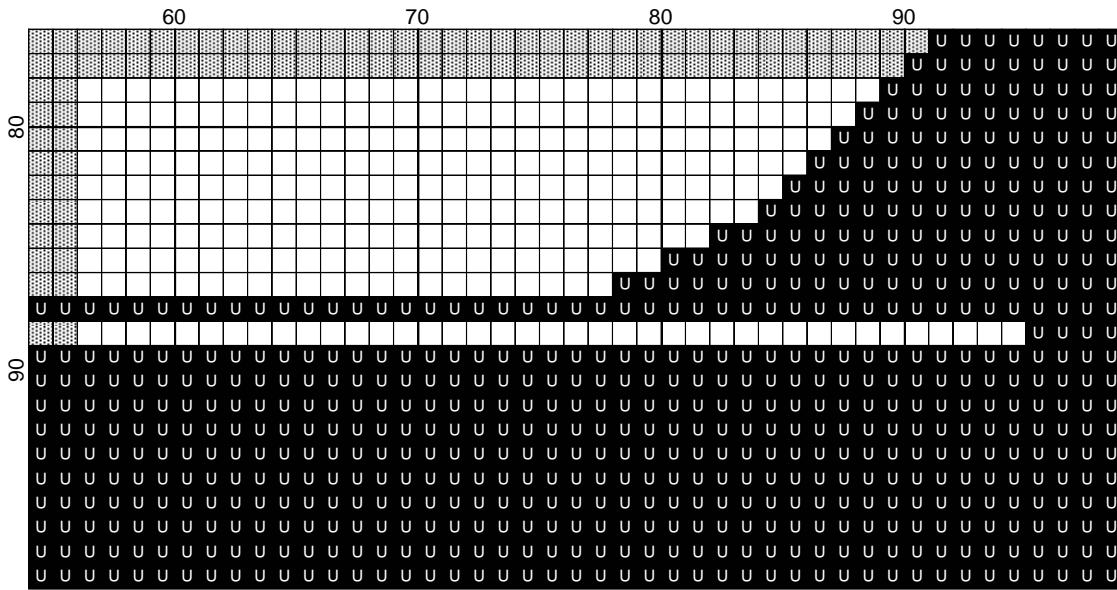

Legend:  
U ■ DMC-310

spaghetti by xhaftx

spaghetti by xhaftx

# spaghetti

---

**Author:** xhaftx  
**Grid Size:** 99W x 99H  
**Design Area:** 6,86" x 7,07" (96 x 99 stitches)

**Legend:**

 [2] DMC 310 black