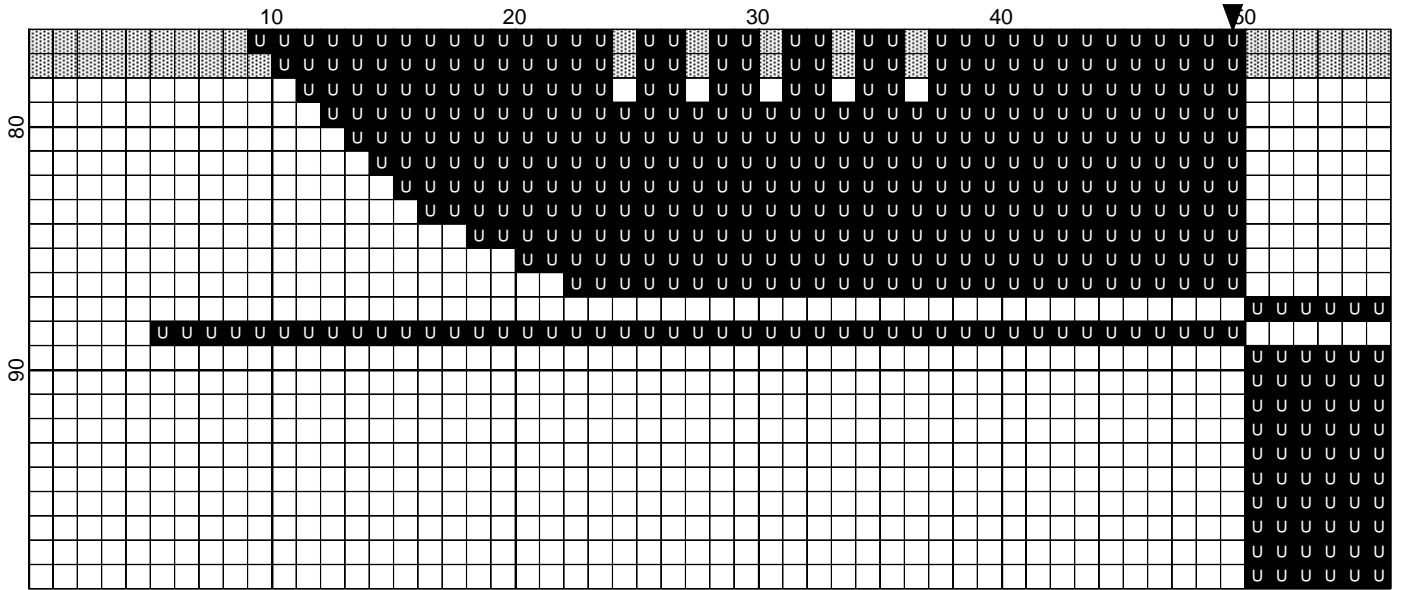

Legend:  
U ■ DMC-310

spaghetti by xhaftx

spaghetti by xhaftx

# spaghetti

---

**Author:** xhaftx  
**Grid Size:** 99W x 99H  
**Design Area:** 6,86" x 7,07" (96 x 99 stitches)

**Legend:**

 [2] DMC 310 black