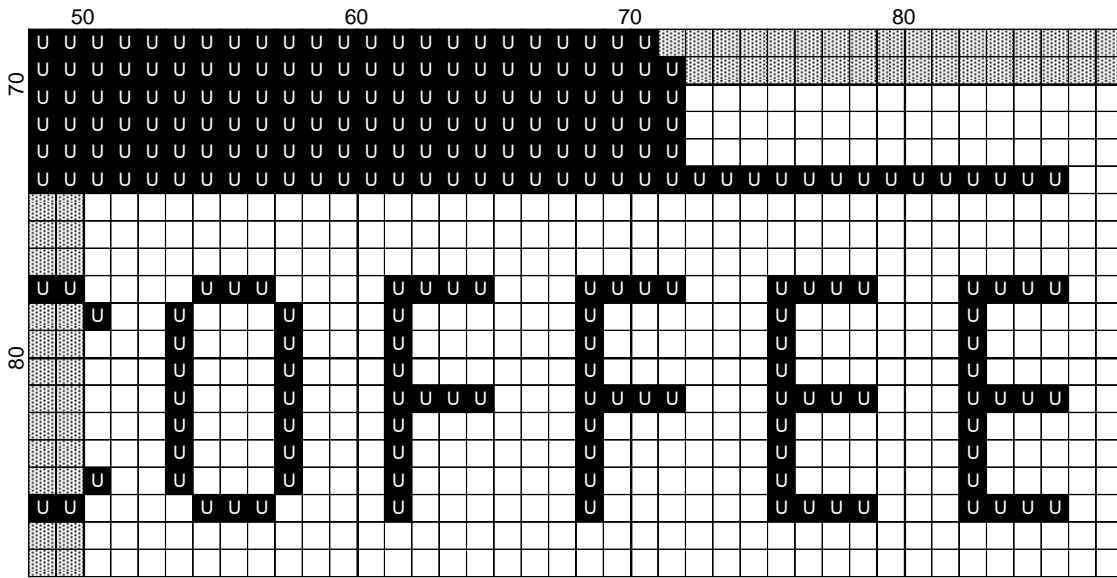

Legend:
u ■ DMC-310

coffee

Author: xhaftx
Grid Size: 88W x 88H
Design Area: 6,00" x 5,93" (84 x 83 stitches)

Legend:

 [2] DMC 310 black