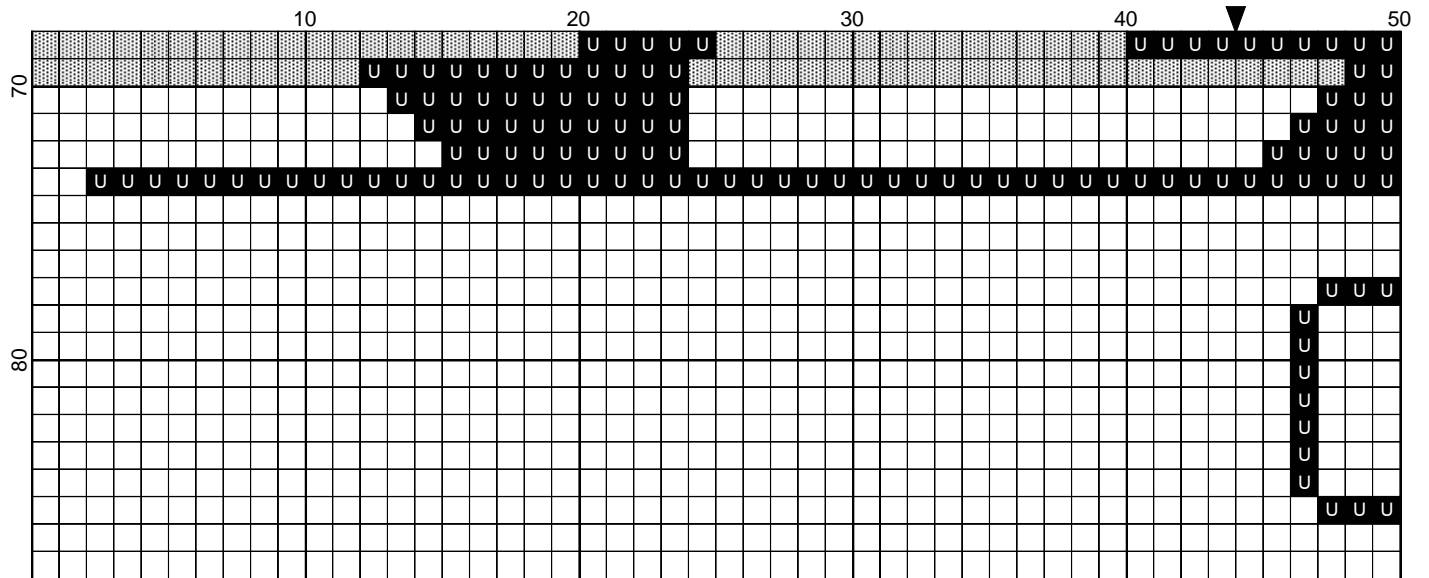

Legend:
u ■ DMC-310

coffee

Author: xhaftx
Grid Size: 88W x 88H
Design Area: 6,00" x 5,93" (84 x 83 stitches)

Legend:

 [2] DMC 310 black