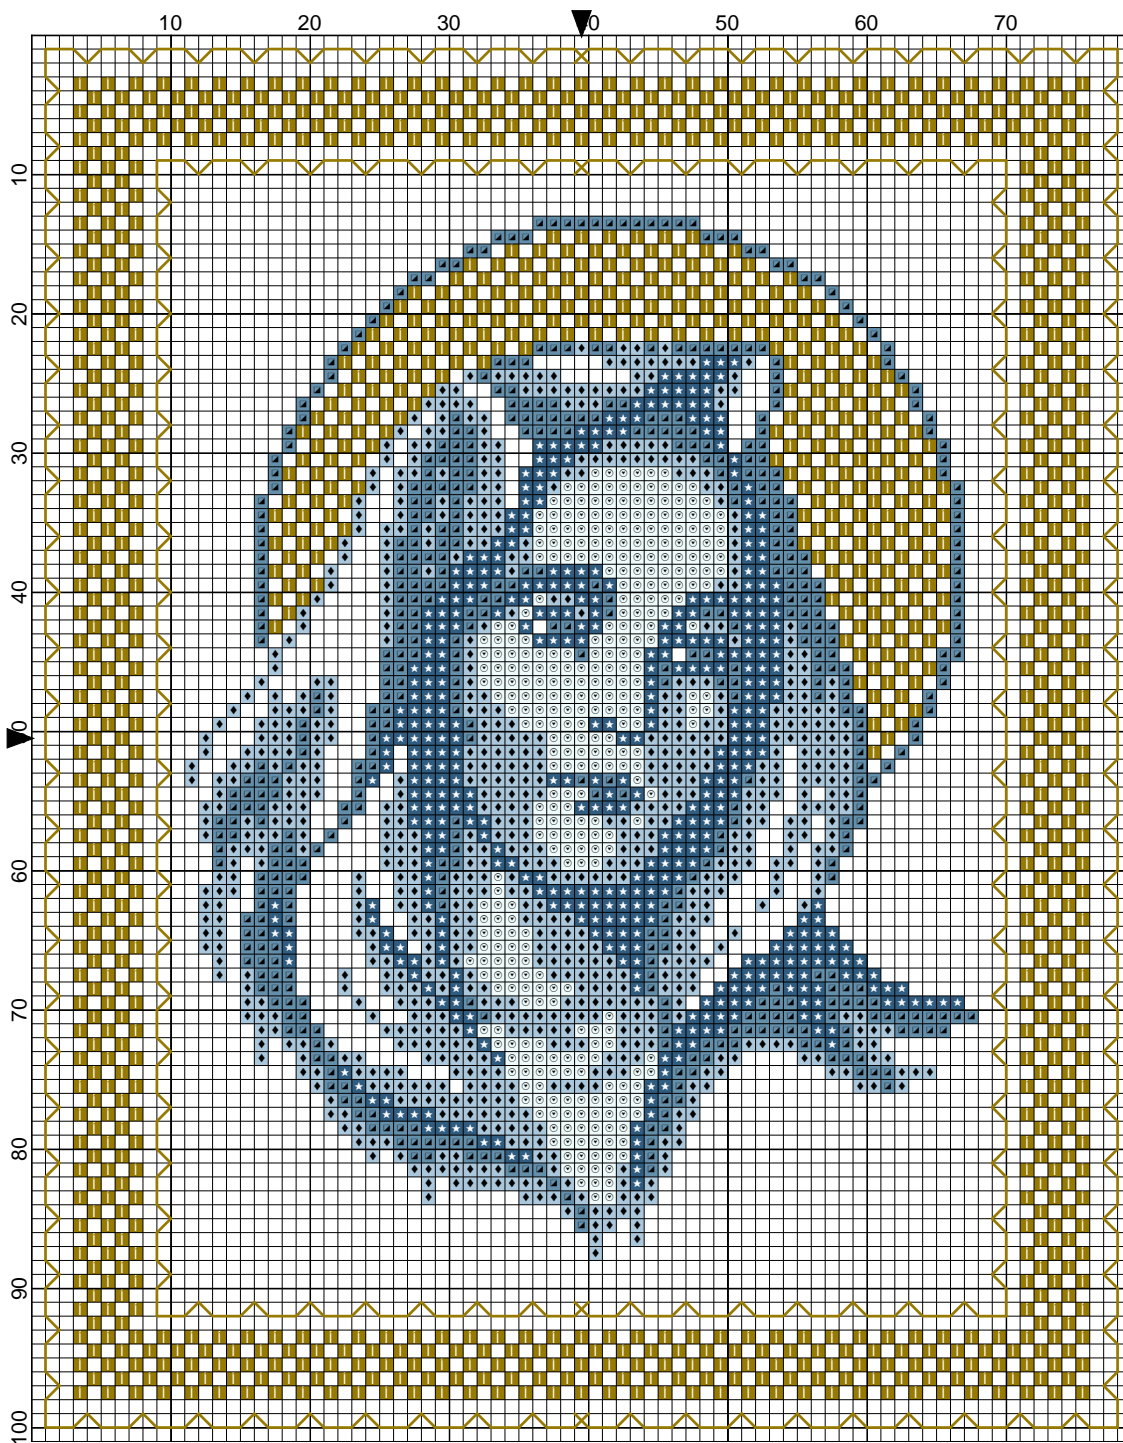

Virgin Mary_blue_by XHAFTX

- Legend:
- DMC-3325
 - DMC-334
 - DMC-312
 - DMC-3756
 - DMC-5282
- Backstitches:
- DMC-5282

Virgin Mary_blue_

Author: XHAFTX
Grid Size: 79W x 101H
Design Area: 5,50" x 7,07" (77 x 99 stitches)

Legend:

 [2] DMC 3325 baby blue - lt  [2] DMC 312 navy blue - lt  [2] DMC 5282 metallic gold
 [2] DMC 334 baby blue - md  [2] DMC 3756 baby blue - ul vy lt

Backstitch Lines:

 DMC-5282 metallic gold

Schemat przerobiłam w programie PC Stitch