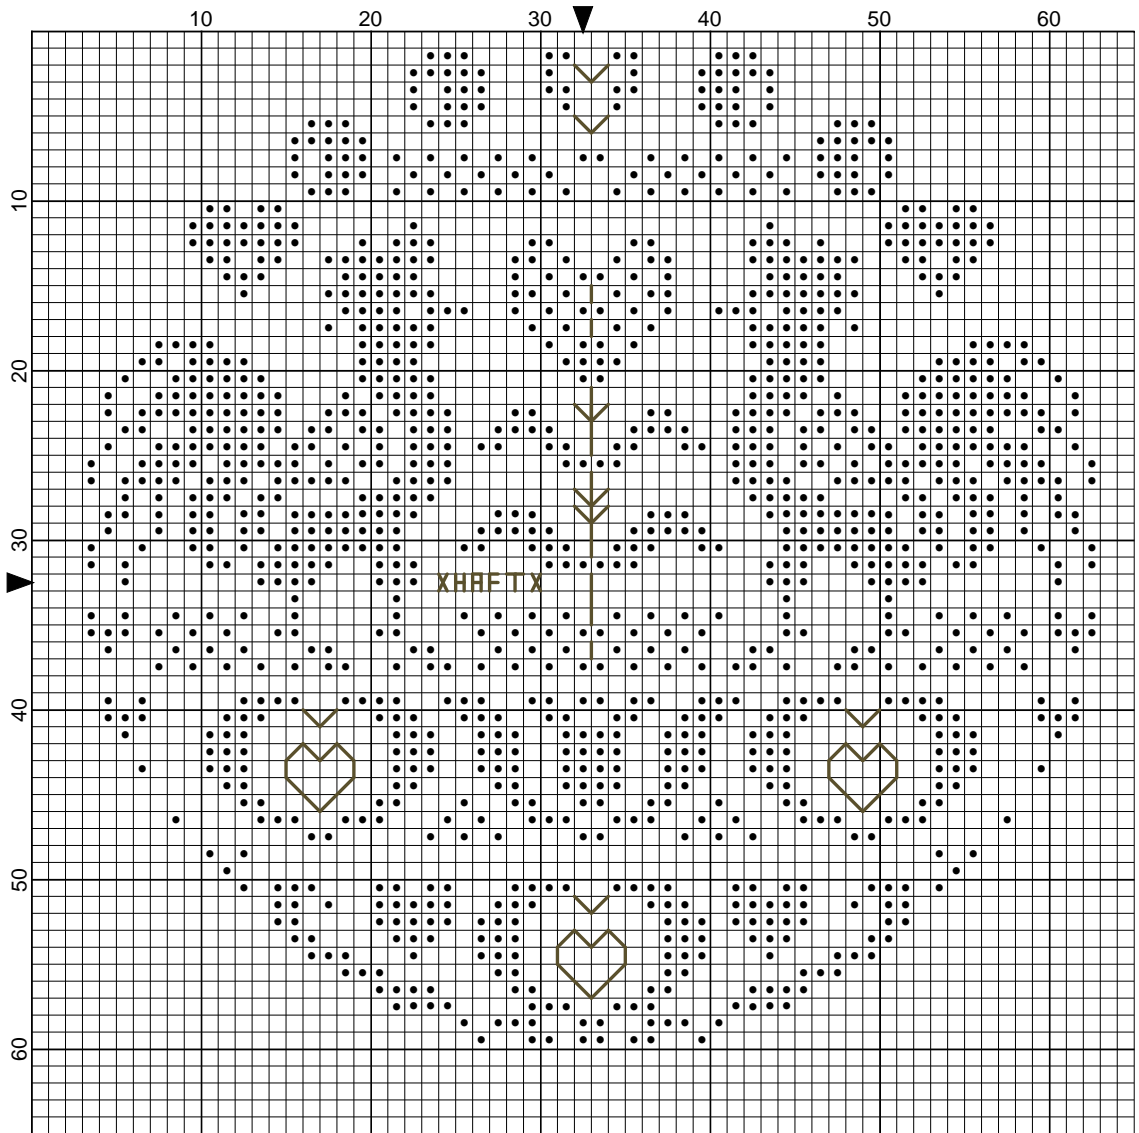

KOGUCIKI by XHAFTX

Legend:
■ DMC-3781
Backstitches:
— DMC-3781

KOGUCIKI

Author: XHAFTX
Grid Size: 65W x 65H
Design Area: 4,29" x 4,21" (60 x 59 stitches)

Legend:

■ [2] DMC 3781 mocha brown - dk

Backstitch Lines:

———— DMC-3781 mocha brown - dk